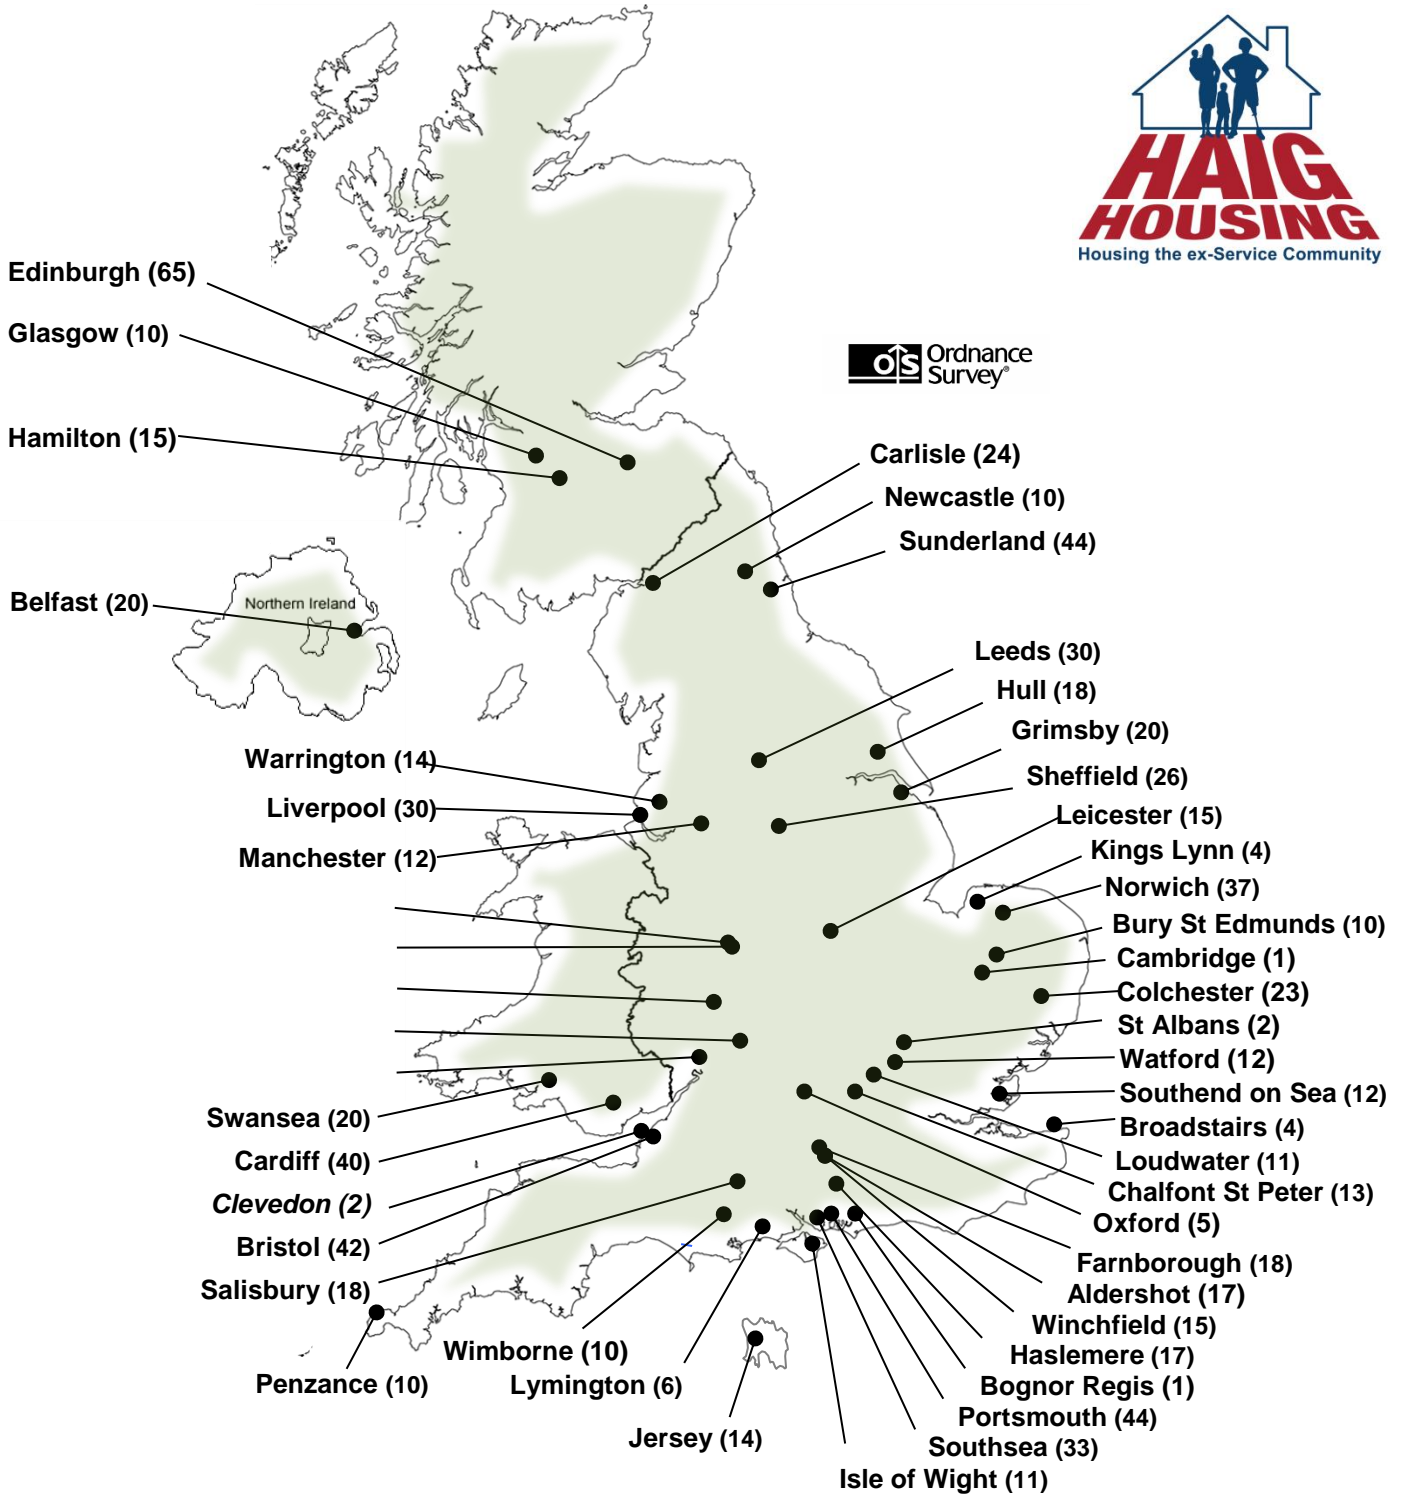

HAIG HOUSING PROPERTY LOCATION MAP

LONDON & SURROUNDING AREAS